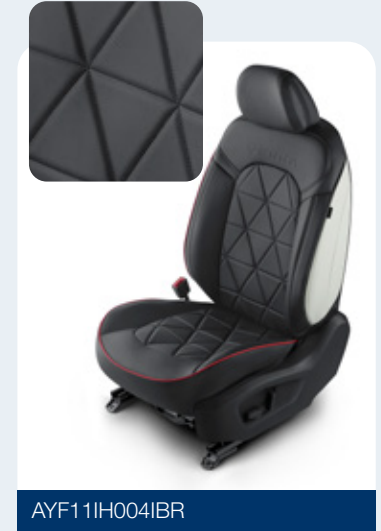

Ink Black & Red SC (STD PU) DET

Jet black cover with red piping & unique triangle pattern

Seat air bag
deployment tested

Key Features: Featuring high-grade, water-resistant PU comes with a superior GSM & soft foam for added comfort with built-in antimicrobial and Anti-fungal properties for enhanced durability and precision fit added with VERNA Signature Branding.