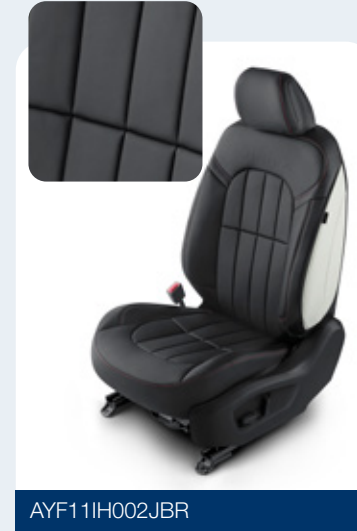

Jet Black SC with Red Stitching (PRE PU) DET

Black color cover with vertical pattern