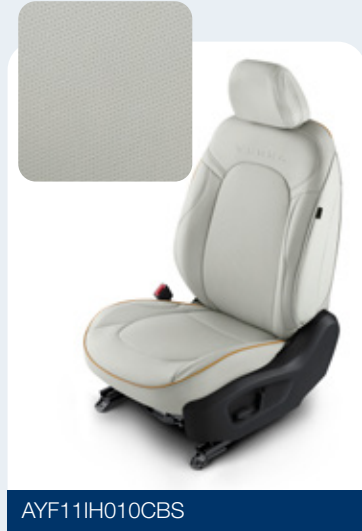

Cream Beige SC (PRE PU) DET

Beige with perforated pattern & orange piping